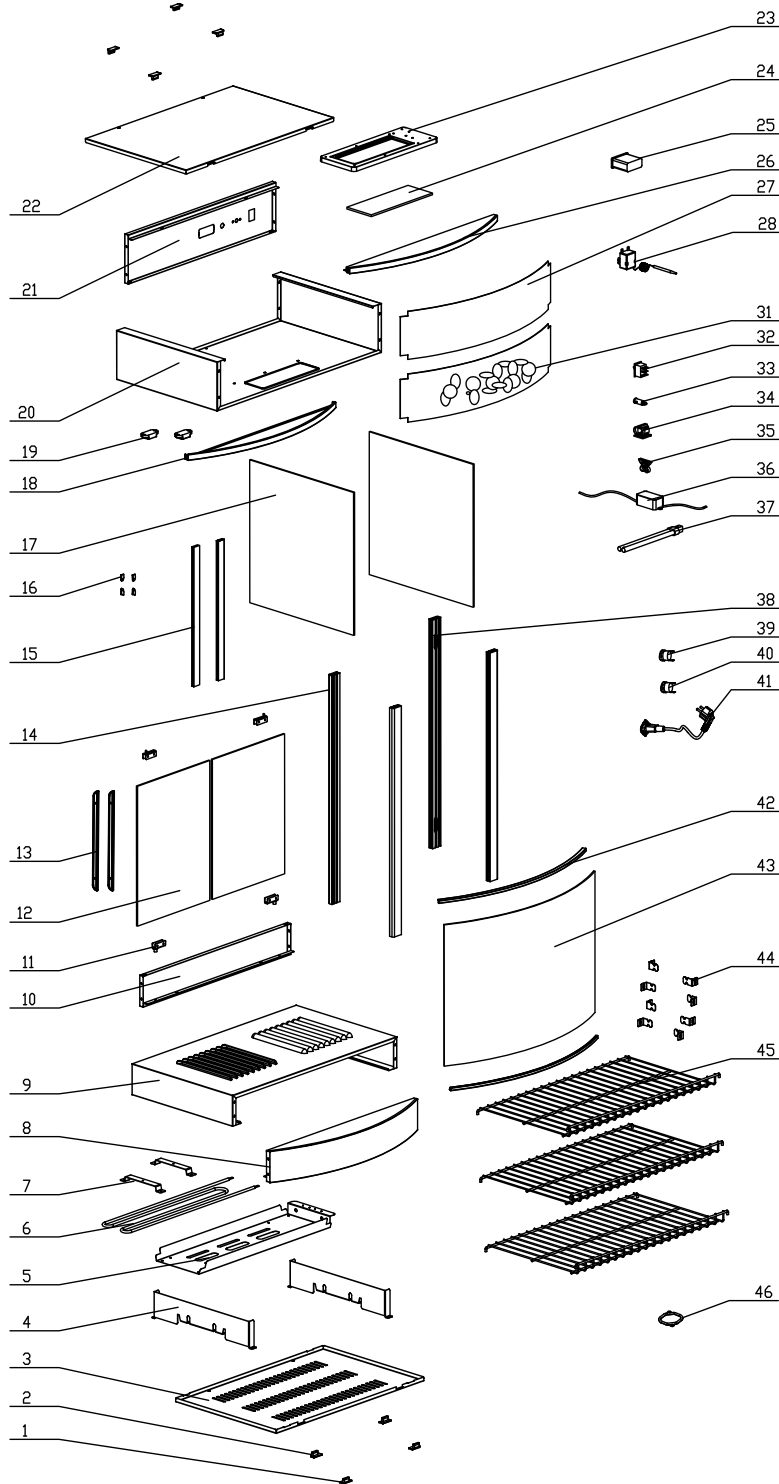

# Parts Breakdown

Model DW-CN-0137 40001

# Parts Breakdown

## Model DW-CN-0137 40001

Item No.	Description	Position	Item No.	Description	Position	Item No.	Description	Position
70819	Rubber Feet Left for 40001	1	70888	Magnet Strip for 40001	16	60218	Indicator Light for 40001	33
70820	Rubber Feet Right for 40001	2	70837	Side Glass for 40001	17	70855	Lamp Holder for 40001	34
70874	Bottom Board for 40001	3	70890	Component of Front Panel for 40001	18	70856	Lamp Bracket for 40001	35
70875	Bottom Frame for 40001	4	70891	Magnet for 40001	19	70857	Electronic Ballast for 40001	36
70876	Tray for Heater for 40001	5	70892	Ceiling Board for 40001	20	70858	Fluorescent Lamp for 40001	37
70701	Heater Element for 40001	6	70893	Control Panel for 40001	21	70861	Back Pillar for 40001	38
67333	Heater Brace for 40001	7	70894	Cover Board for 40001	22	70863	Thermostat T1M/33 for 40001	39
70879	Component of Front Panel for 40001	8	70844	Transparent Lamp Cover for 40001	23	70862	Thermostat T1/33 for 40001	40
70932	Ventilated Board for 40001	9	70845	Fixed Plate for Lamp Cover for 40001	24	60741	Power Line for 40001	41
70882	Back Panel for 40001	10	70686	Temperature Display for 40001	25	70917	Decorative Strip for 40001	42
70883	Door Hinge for 40001	11	70898	Component of Front Panel for 40001	26	70969	Curved Glass for 40001	43
70935	Door Glass for 40001	12	70899	Transparent Plate for 40001	27	70869	Shelf Clamp for 40001	44
70675	Sheath of Door Knob for 40001	13	71640	Temperature Thermostat for 40001	28	70920	Shelf for 40001	45
70833	Front Pillar for 40001	14	70852	Advertisement Board for 40001	31	70916	Plug Clamp for 40001	46
70938	Door Frame for 40001	15	70688	Switch for 40001	32			